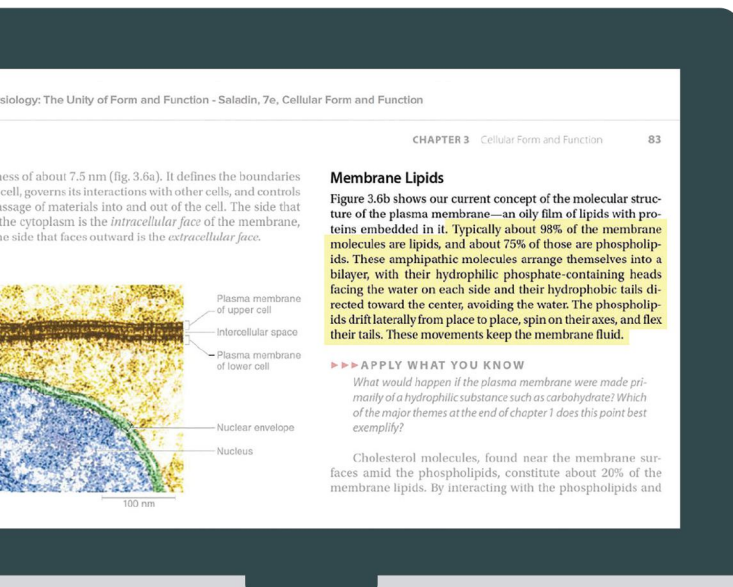

Mc
Graw
Hill

connect®

//CODiE//

2016 SIIA CODiE WINNER

Why Connect?

Connect
simplifies
everyday life.

It's easy to use—for you and your students. You have enough work to do, figuring out how to navigate your online-learning technology shouldn't be on your to-do list. Connect makes our content implementable and usable through our intuitive interface.

 Because learning changes everything.™

Get Better Results

Numerous studies conducted over years tell the same story: Students are more likely to stay enrolled and get better grades when using Connect. On average, students improve one letter grade with Connect. New visual analytics coupled with powerful reporting provide immediate performance perspectives. Connect makes it easy to keep students on track, while inspiring success.

Close the Knowledge Gap

Connect's superior adaptive technology empowers students to take charge of their learning. By pinpointing exactly what a student knows and doesn't know, Connect seamlessly surfaces content and learning resources designed to close the knowledge gap.