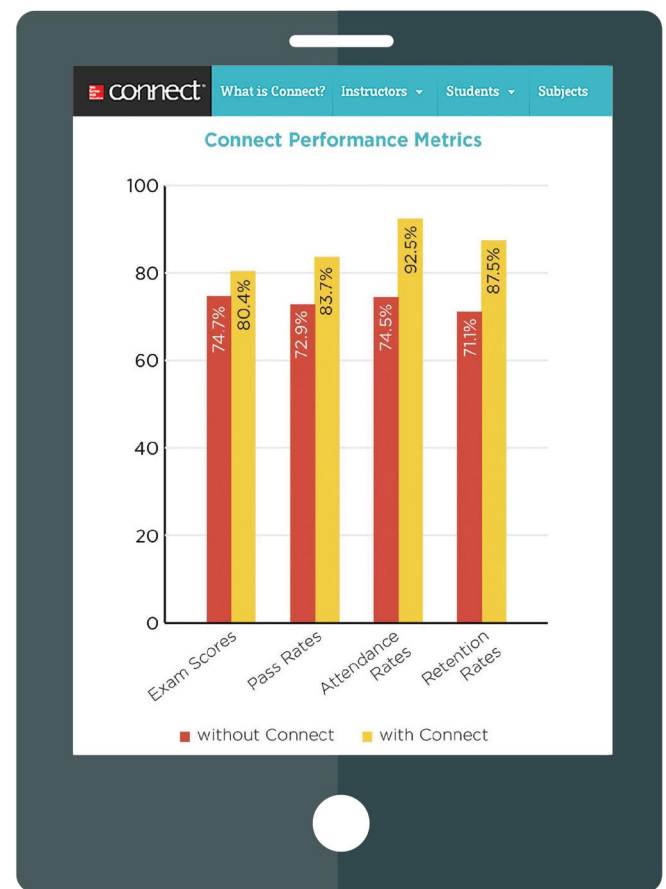

Mc
Graw
Hill

connect®

//CODiE//

2016 SIIA CODiE WINNER

Why Connect?

Connect
simplifies
everyday life.

It's easy to use—for you and your students. You have enough work to do, figuring out how to navigate your online-learning technology shouldn't be on your to-do list. Connect makes our content implementable and usable through our intuitive interface.

 Because learning changes everything.™

Get Better Results

Numerous studies conducted over years tell the same story: Students are more likely to stay enrolled and get better grades when using Connect. On average, students improve one letter grade with Connect. New visual analytics coupled with powerful reporting provide immediate performance perspectives. Connect makes it easy to keep students on track, while inspiring success.

Close the Knowledge Gap

Connect's superior adaptive technology empowers students to take charge of their learning. By pinpointing exactly what a student knows and doesn't know, Connect seamlessly surfaces content and learning resources designed to close the knowledge gap.